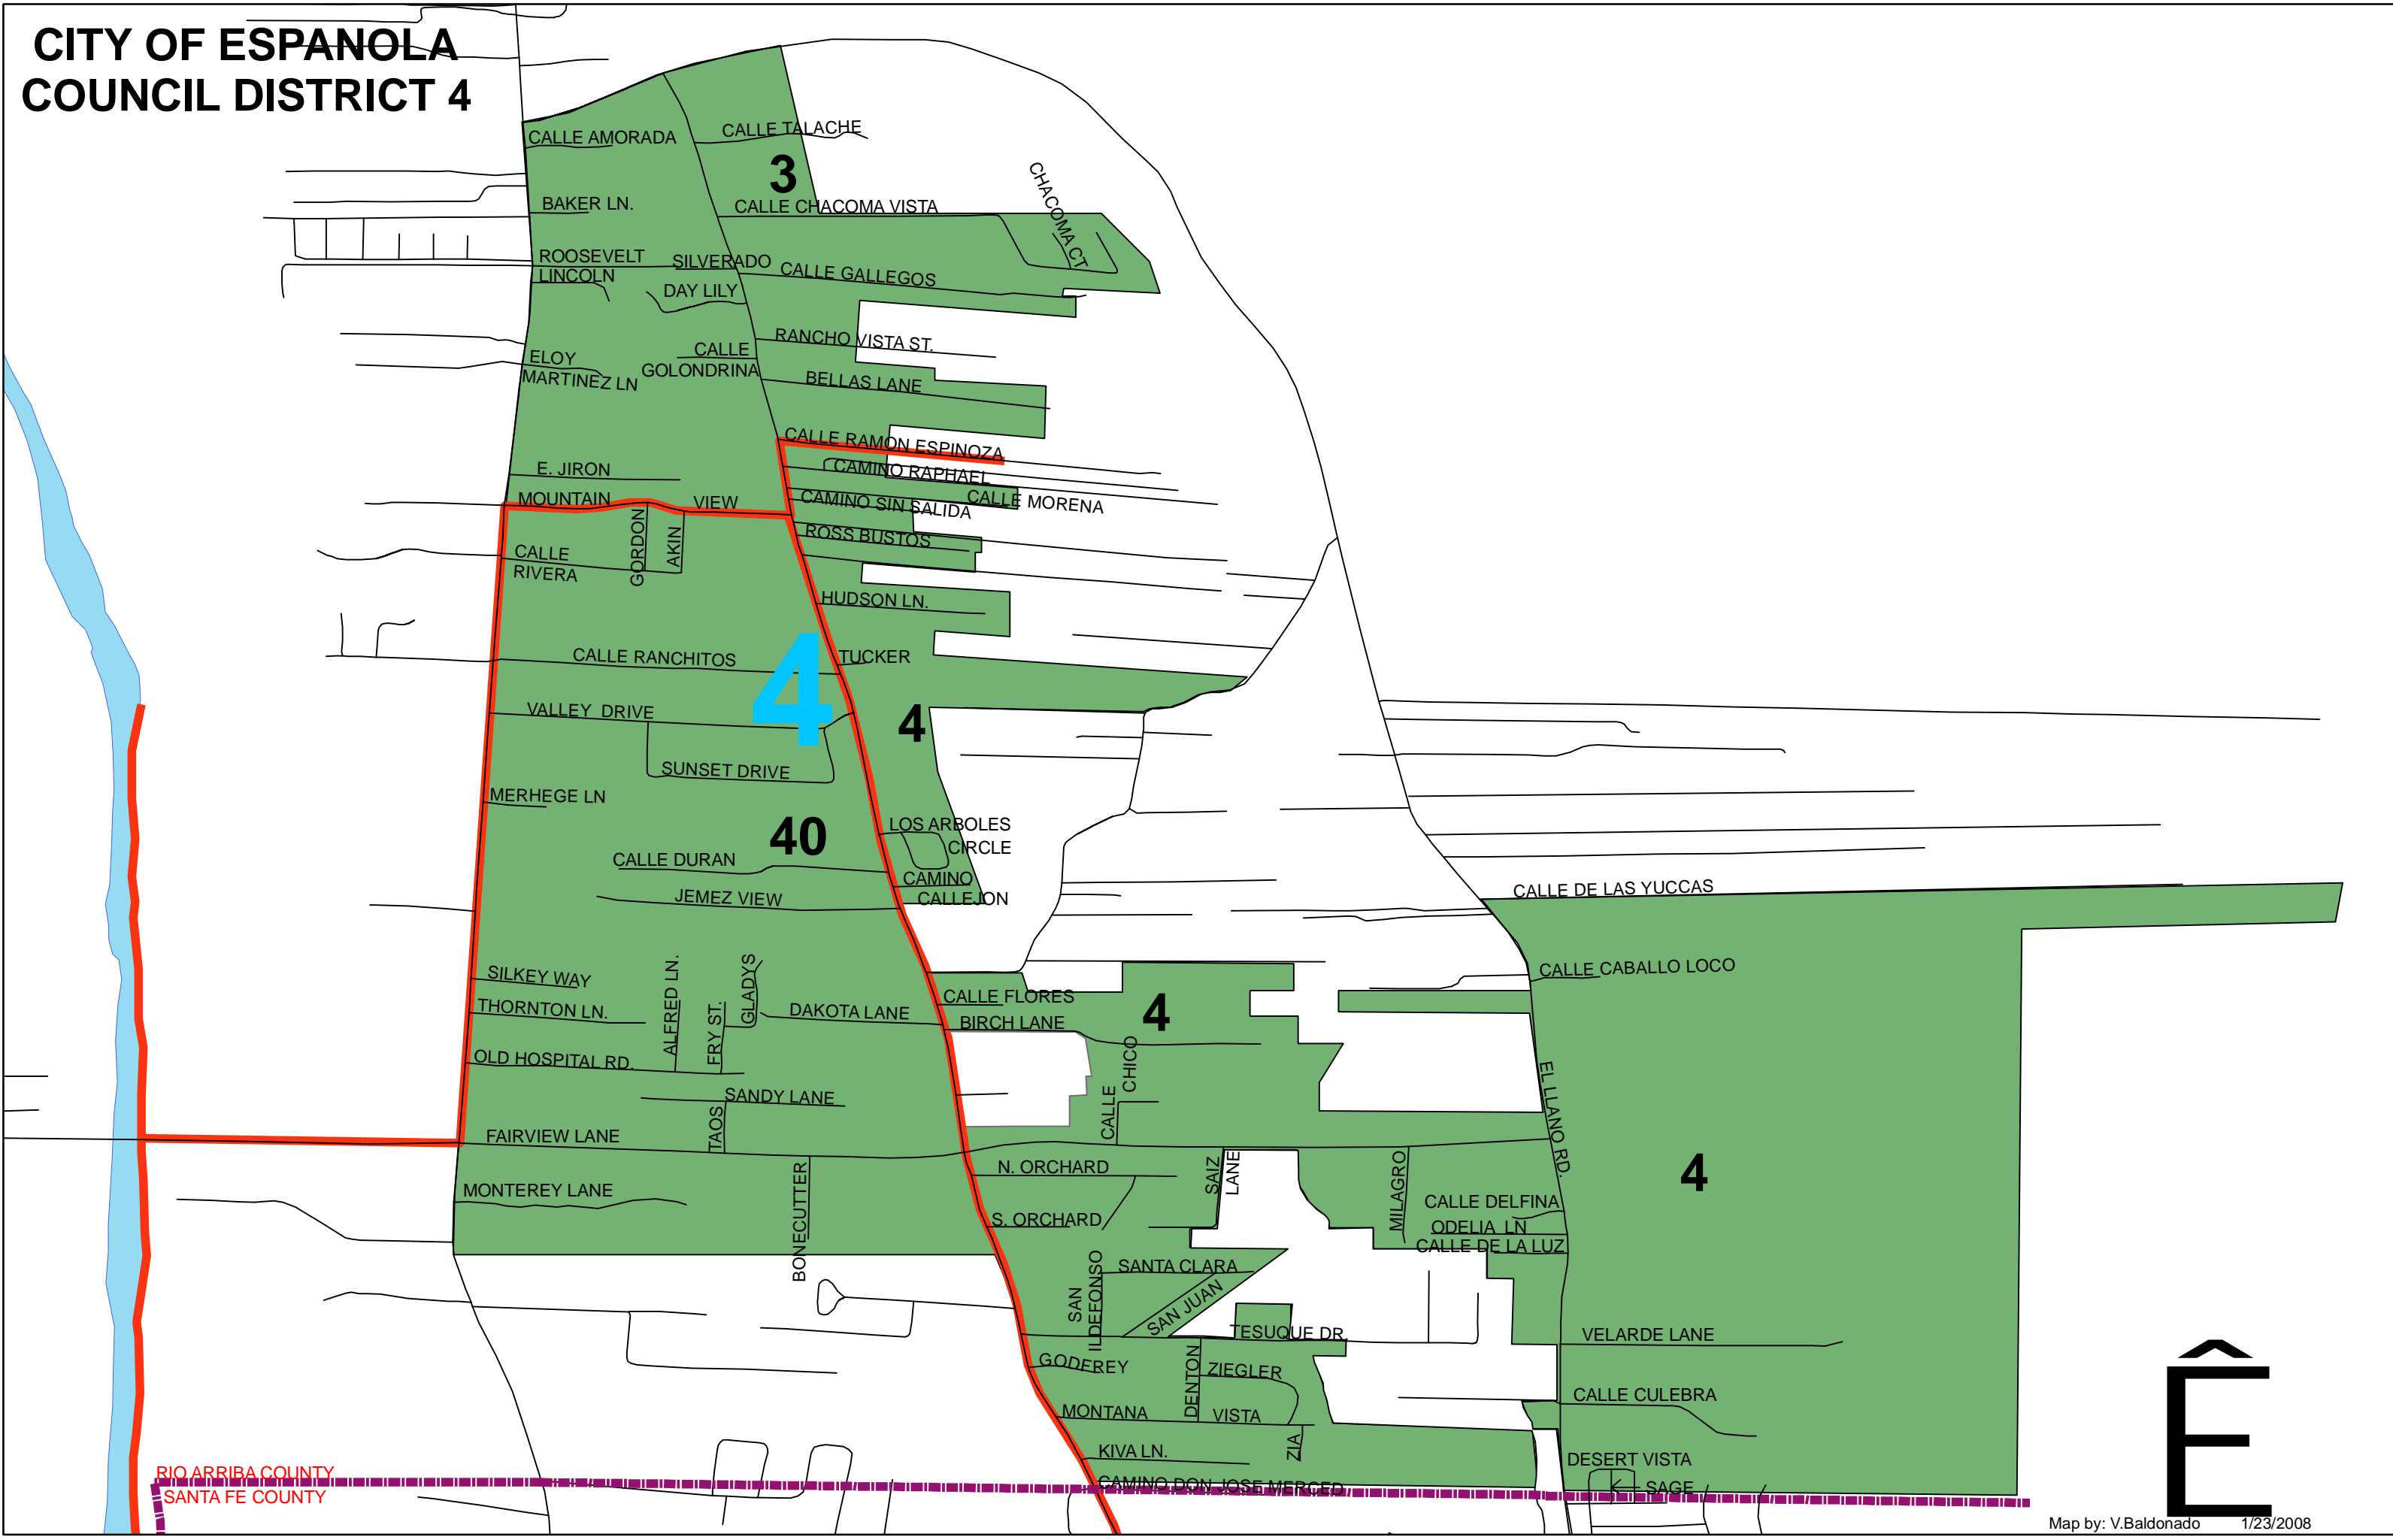

CITY OF ESPANOLA COUNCIL DISTRICT 4

RIO ARRIBA COUNTY
SANTA FE COUNTY