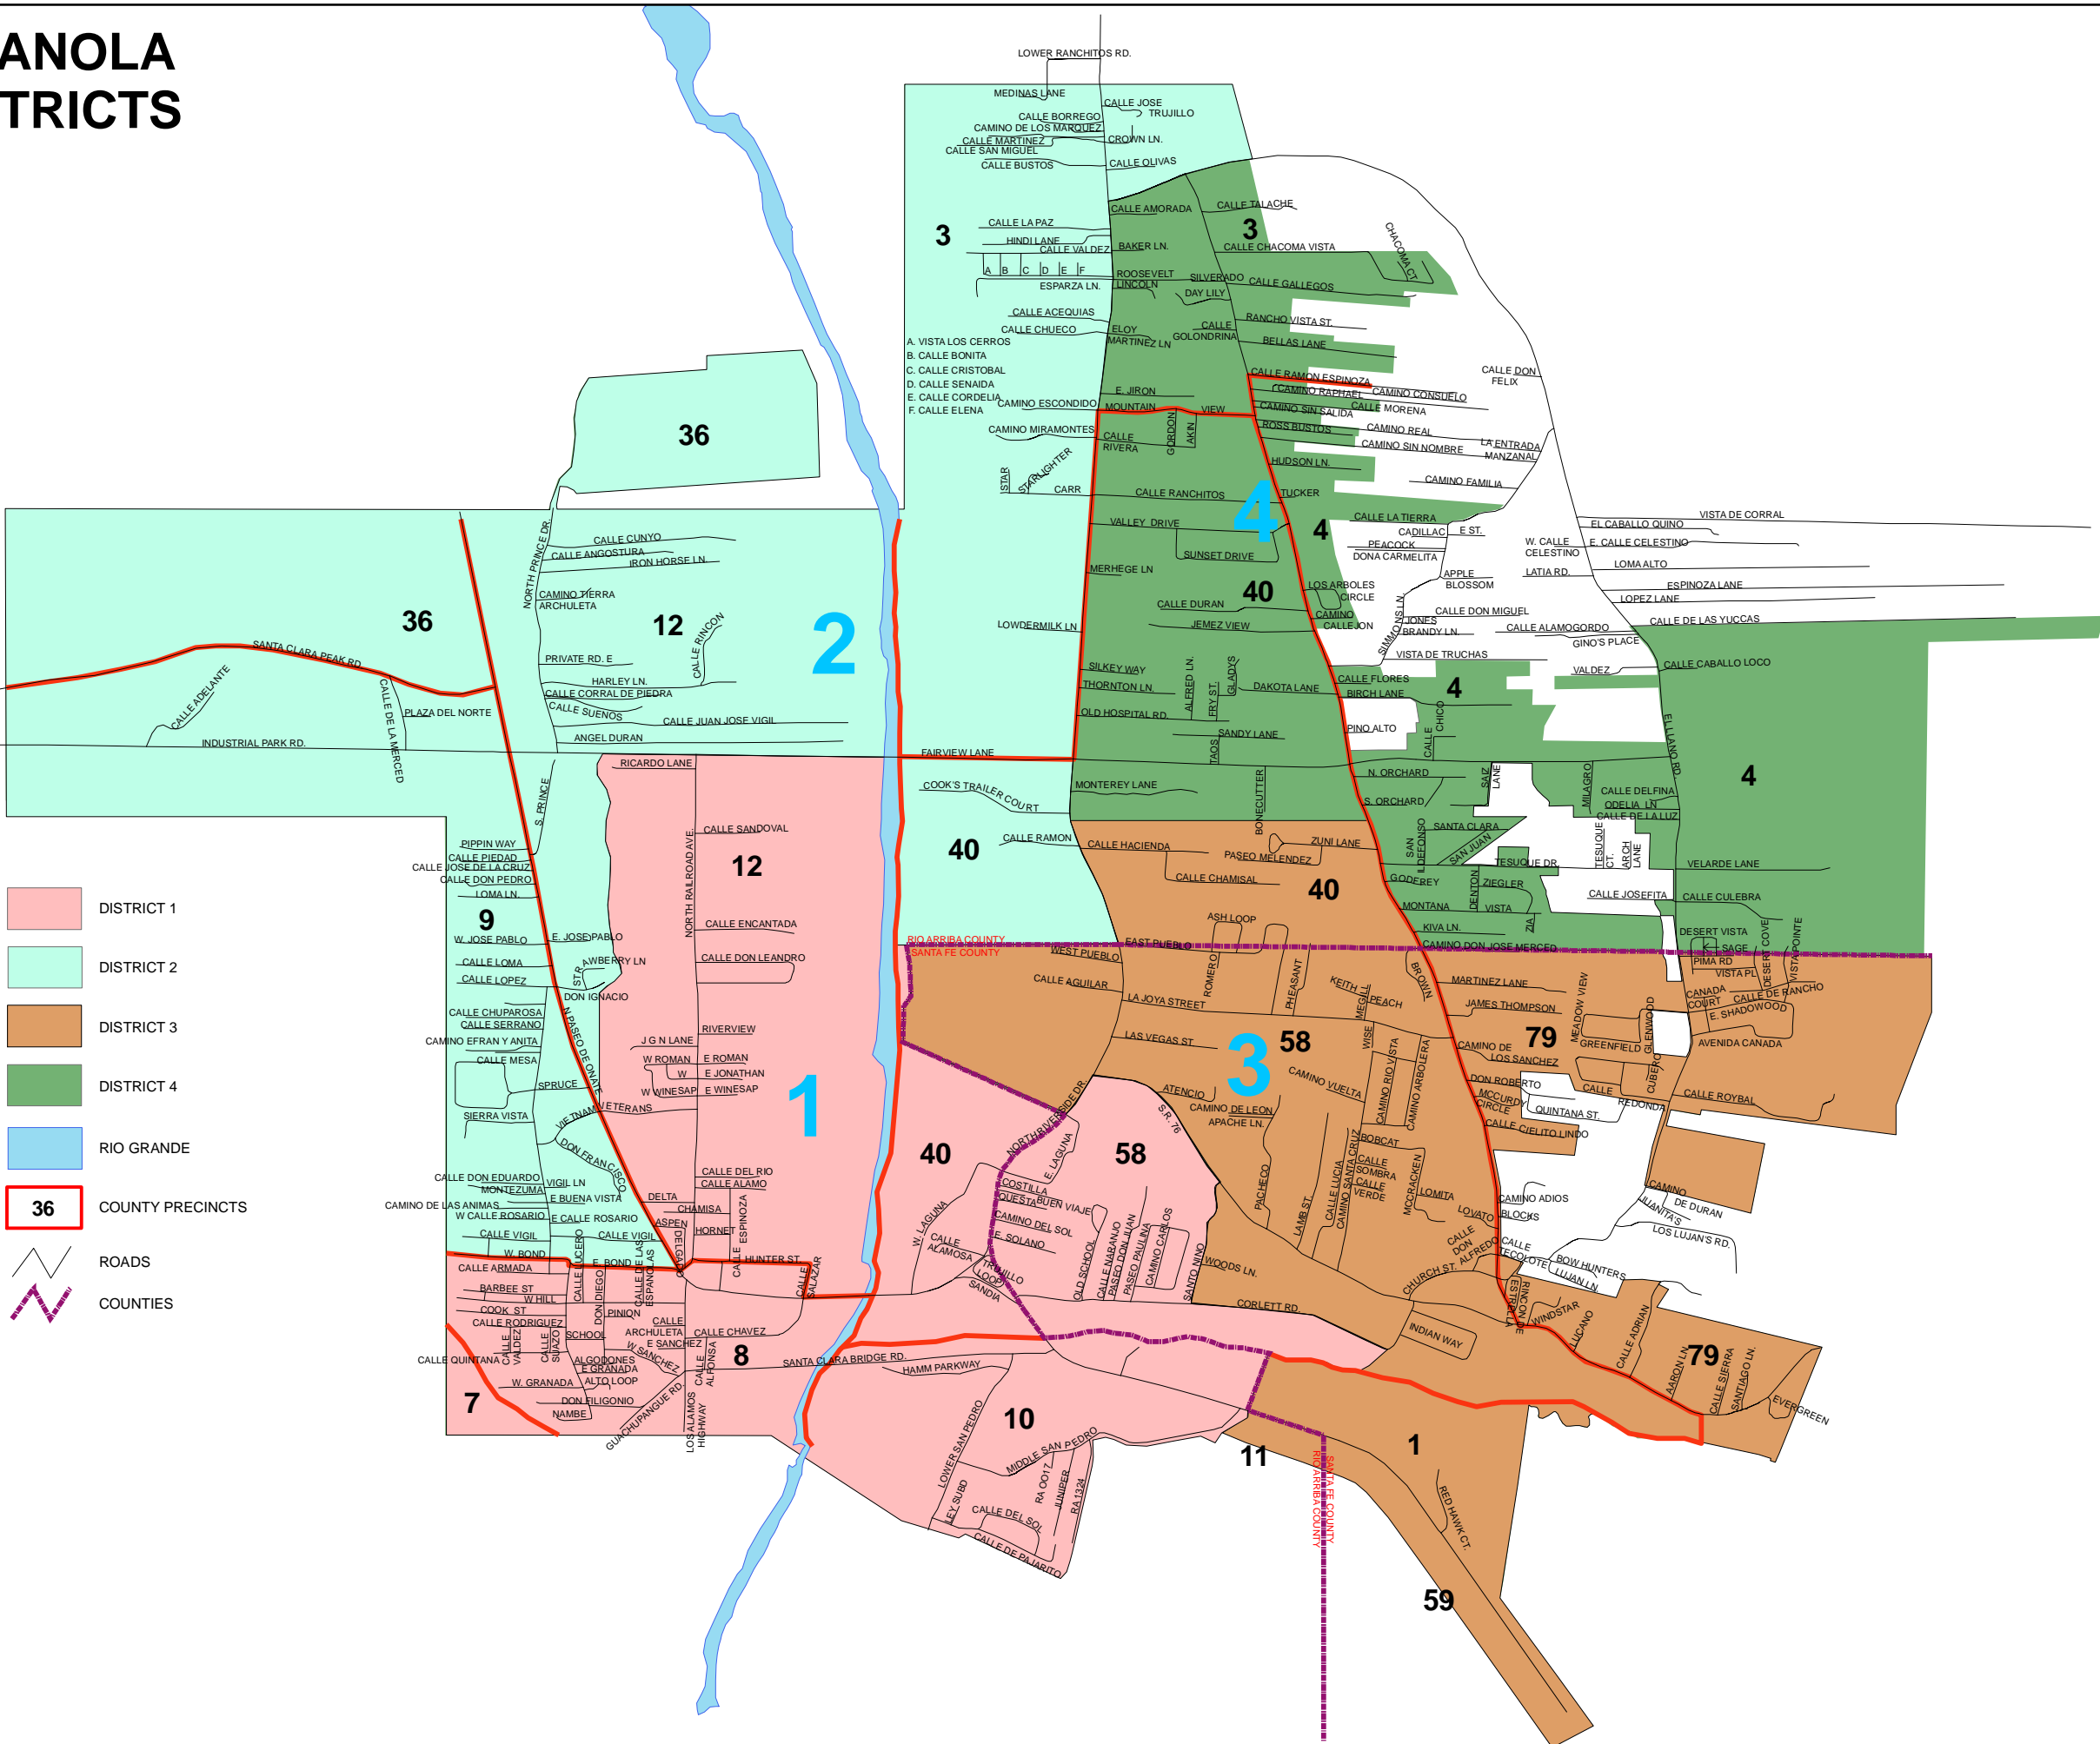

CITY OF ESPANOLA COUNCIL DISTRICTS

- DISTRICT 1
- DISTRICT 2
- DISTRICT 3
- DISTRICT 4
- RIO GRANDE
- COUNTY PRECINCTS
- ROADS
- COUNTIES